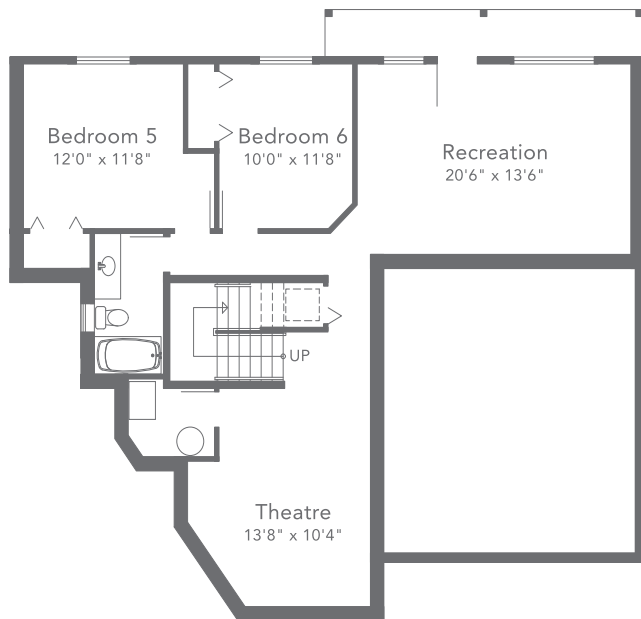

BRAEMAR

6 Bedroom + 4.5 Bathroom
Great Room + Den
Approx. 3,562 – 3,667 sq ft

LOWER
1,184 sq ft

MAIN
1,184 sq ft

UPPER
1,298 sq ft

HILLCREST
SULLIVAN RIDGE