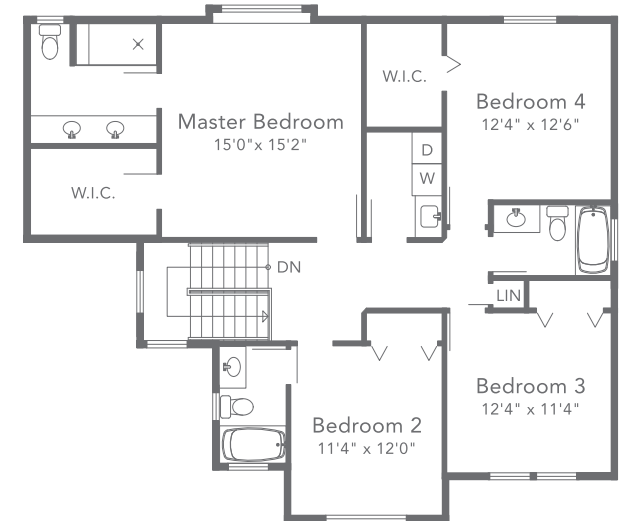

BRAEMAR

6 Bedroom + 4.5 Bathroom
Great Room + Den
Approx. 3,562 – 3,667 sq ft

LOWER
1,184 sq ft

MAIN
1,184 sq ft

UPPER
1,298 sq ft

HILLCREST
SULLIVAN RIDGE