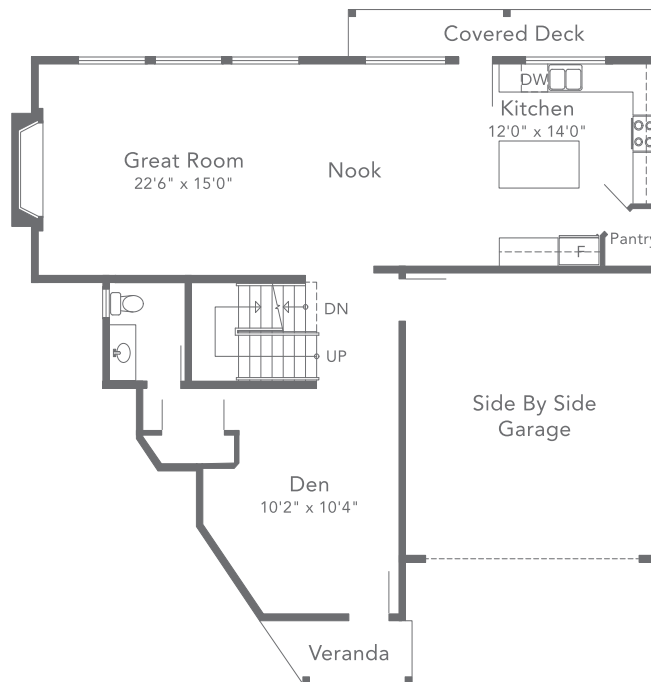

BRAEMAR

6 Bedroom + 4.5 Bathroom
Great Room + Den
Approx. 3,562 – 3,667 sq ft

LOWER
1,184 sq ft

MAIN
1,184 sq ft

UPPER
1,298 sq ft

HILLCREST
SULLIVAN RIDGE