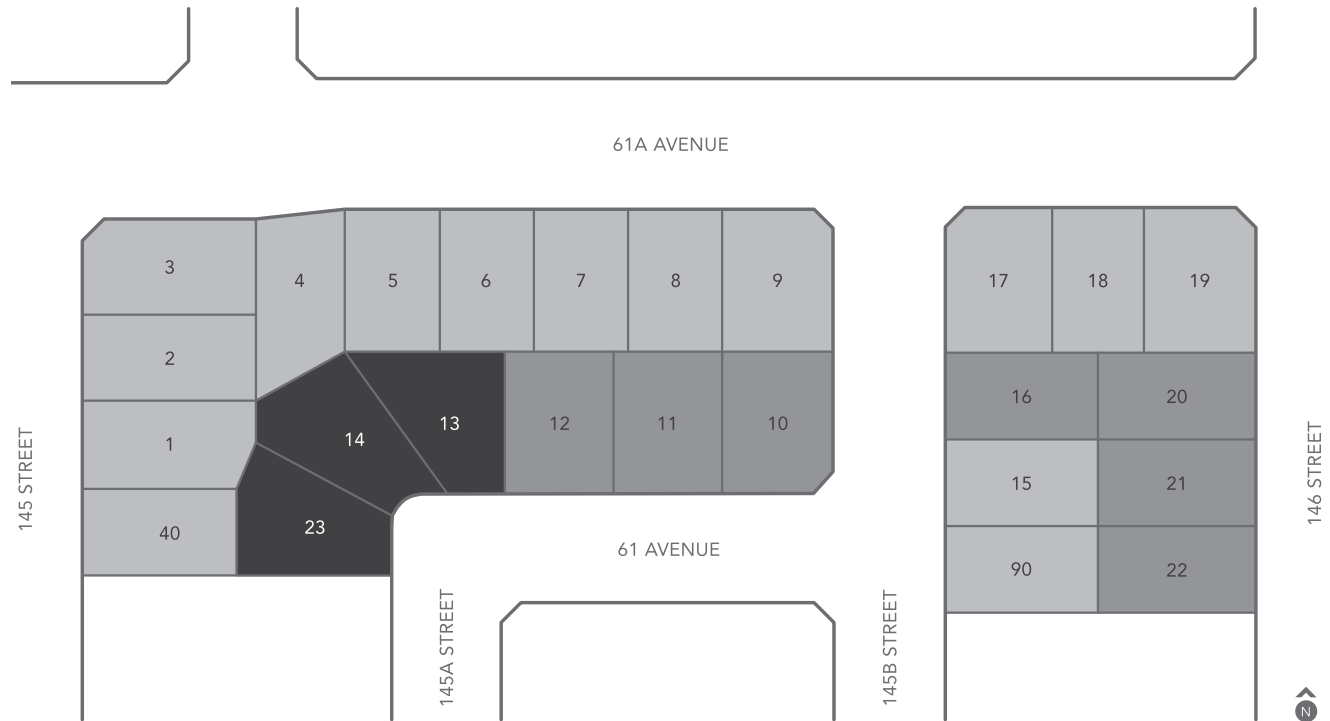

# SITE PLAN

**BRAEMAR**  
 5 Bedroom + Great Room + Dining + Den  
 4.5 Bathroom  
 Approx. 3,562 – 3,667 sq ft

**STIRLING**  
 5 Bedroom + Great Room + Den  
 4.5 Bathroom  
 Approx. 3,119 – 3,659 sq ft

**STONEHAVEN**  
 5 Bedroom + Great Room + Dining + Den  
 4.5 Bathroom  
 Approx. 3,542 – 4,039 sq ft

**HILLCREST**  
 SULLIVAN RIDGE