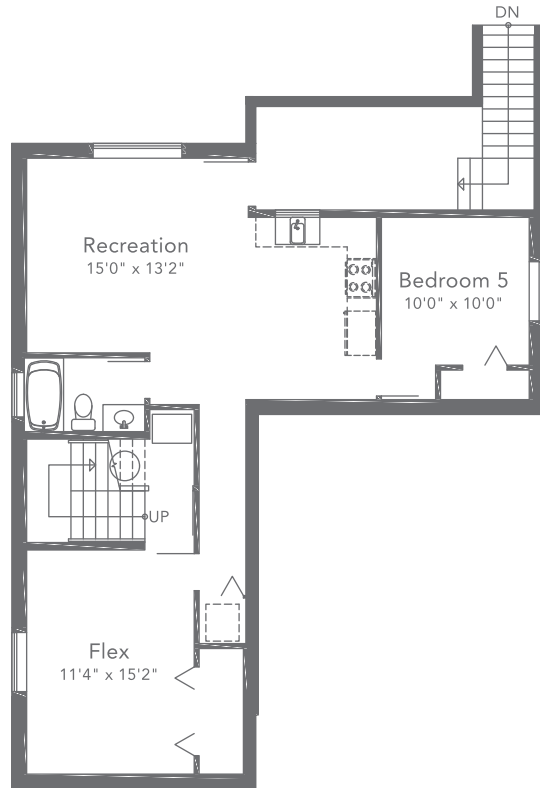

STIRLING

5 Bedroom + 4.5 Bathroom
Great Room + Den
Approx. 3,119 – 3,659 sq ft

HILLCREST
SULLIVAN RIDGE