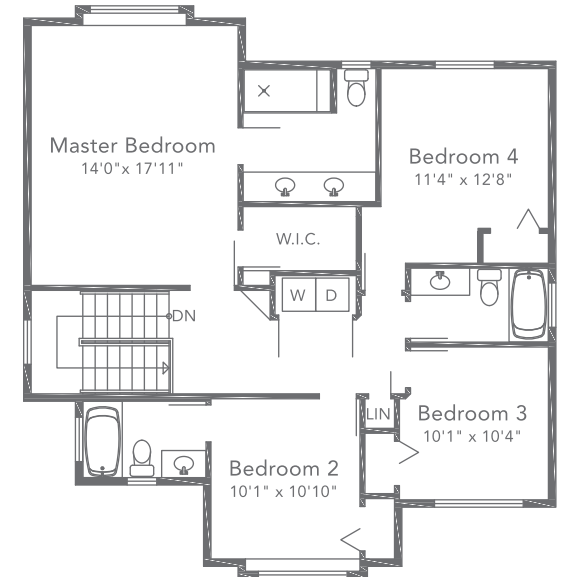

STIRLING

5 Bedroom + 4.5 Bathroom
Great Room + Den
Approx. 3,119 – 3,659 sq ft

HILLCREST
SULLIVAN RIDGE