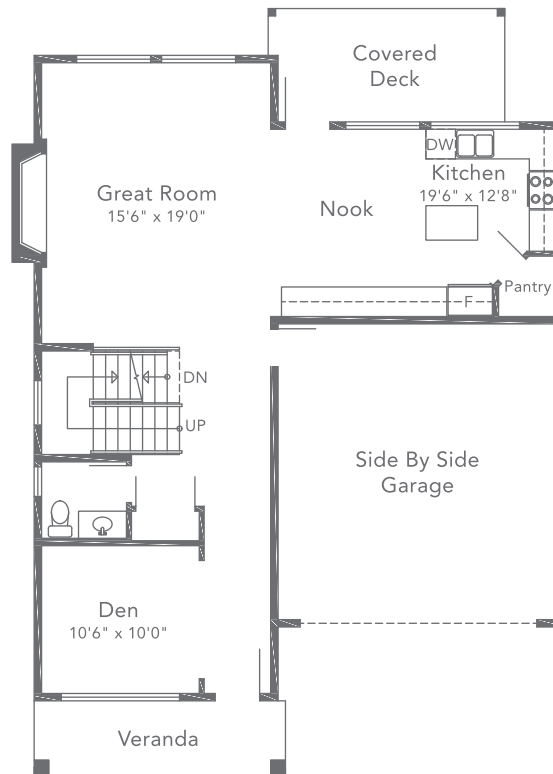

STIRLING

5 Bedroom + 4.5 Bathroom
Great Room + Den
Approx. 3,119 – 3,659 sq ft

HILLCREST
SULLIVAN RIDGE