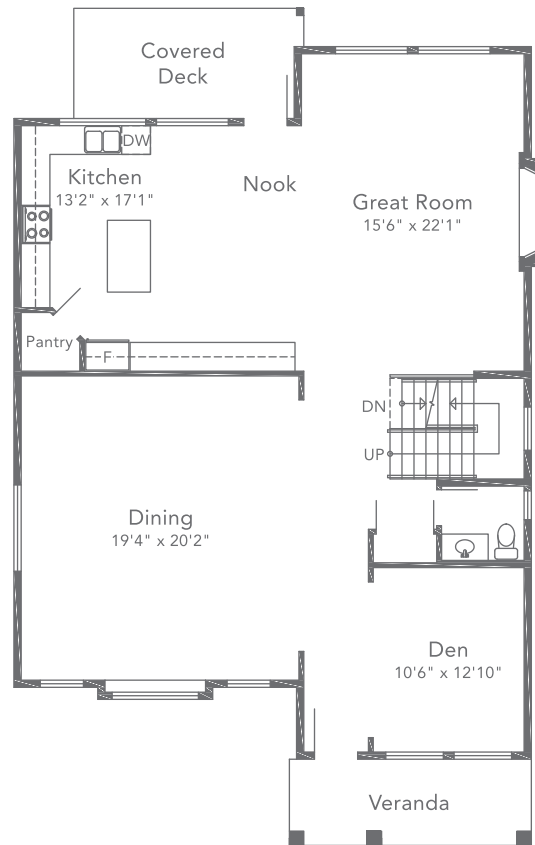

# STONEHAVEN

5 Bedroom + 4.5 Bathroom  
Great Room + Dining + Den  
Approx. 3,542 – 4,039 sq ft

LOWER  
996 – 1,177 sq ft

MAIN  
1,399 – 1,560 sq ft

UPPER  
1,147 – 1,302 sq ft

HILLCREST  
SULLIVAN RIDGE