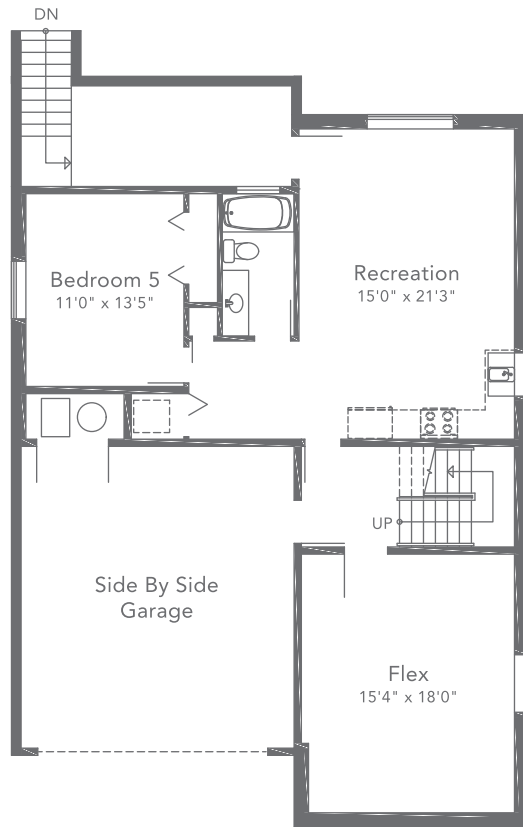

# STONEHAVEN

5 Bedroom + 4.5 Bathroom  
Great Room + Dining + Den  
Approx. 3,542 – 4,039 sq ft

LOWER  
996 – 1,177 sq ft

MAIN  
1,399 – 1,560 sq ft

UPPER  
1,147 – 1,302 sq ft

HILLCREST  
SULLIVAN RIDGE