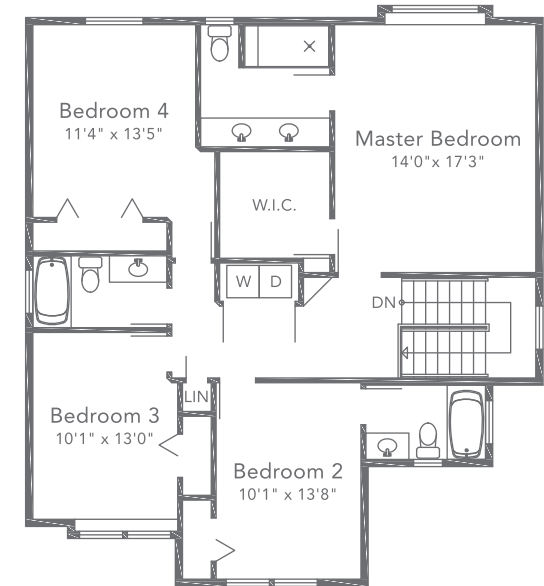

# STONEHAVEN

5 Bedroom + 4.5 Bathroom  
Great Room + Dining + Den  
Approx. 3,542 – 4,039 sq ft

LOWER  
996 – 1,177 sq ft

MAIN  
1,399 – 1,560 sq ft

UPPER  
1,147 – 1,302 sq ft

HILLCREST  
SULLIVAN RIDGE